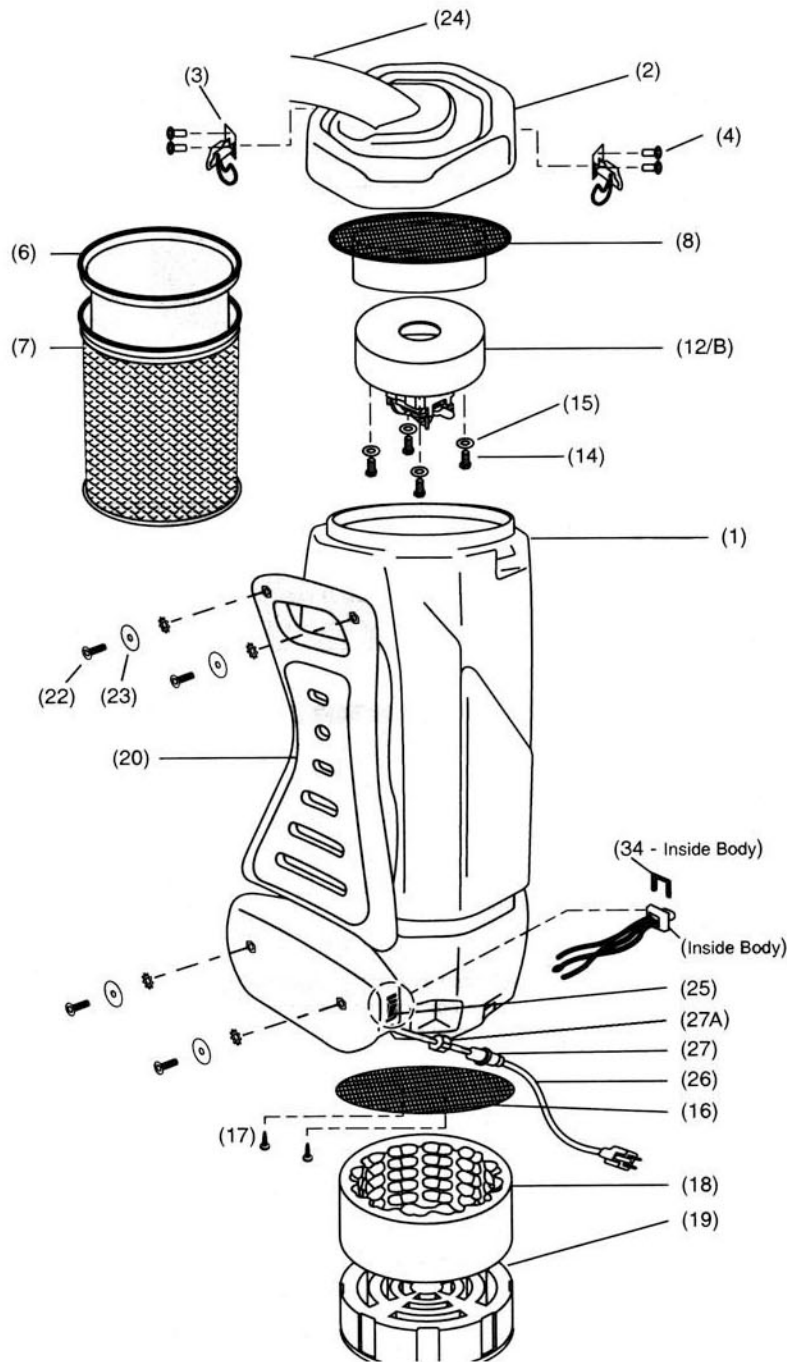

## Back Vac Exploded View

- . AS32100009 Dome Filter Rivet (not shown)
- . AS32100010 Dome Filter Deflector (n.s.)
- . AS32100021 SHOULDER & WAIST BELT
- . AS32100155 BACK VAC HOSE CUFF
- . AS32100340 14" SCALLOPED FELT FLOOR TOOL
- 01. AS32100001 BACK VAC BODY
- 02. AS32100002 BACK VAC LID
- 03. AS32100003 Lid Latch
- 04. AS32100004 Lid Rivet
- 06. AS3200311 BackVacPaperbag USE AS16100954
- 07. AS3200312 DCS Back Vac Filter - Cloth
- 08. AS32100008 BACK VAC DOME FILTER
- 12. AS32100012 BACK VAC MOTOR
- 14. AS32100014 Motor screws
- 15. AS32100015 Motor Washers
- 16. AS32100016 MOTOR DEFLECTOR
- 17. AS32100017 Motor Deflector Screws
- 18. AS32100018 SOUND FILTER/BAND
- 19. AS32100019 DUEL CELL NOISE FILTER
- 20. AS32100020 CUSHION BACK PAD
- 22. AS32100022 SHOULDER & WAIST BELT SCREWS
- 23. AS32100023 SHOULDER & WAIST BELT WASHERS
- 24. AS32100024 4' VACUUM HOSE - SMOOTH CORE
- 25. AS32100025 ON/OFF SWITCH (BACK VAC)
- 26. AS32100448A 6' POWER CORD W/PIGTAIL & NUT
- 27. AS32100027 PIGTAIL (BACK VAC)
- 27A. AS32100027A Pigtail Nut
- 34. AS32100034 Power Head electrical fitting

- A . AS3200313 DCS Back Vac Tool Kit
  - B . AS32100029 2 PIECE ALUM WAND (BACK VAC)
  - C . AS32100441 14" HORSEHAIR FLOOR TOOL (BV)
  - D . AS32100037 ROUND DUST BRUSH (BACK VAC)
- [AMS0002668.02] DCS Back Vac Tools