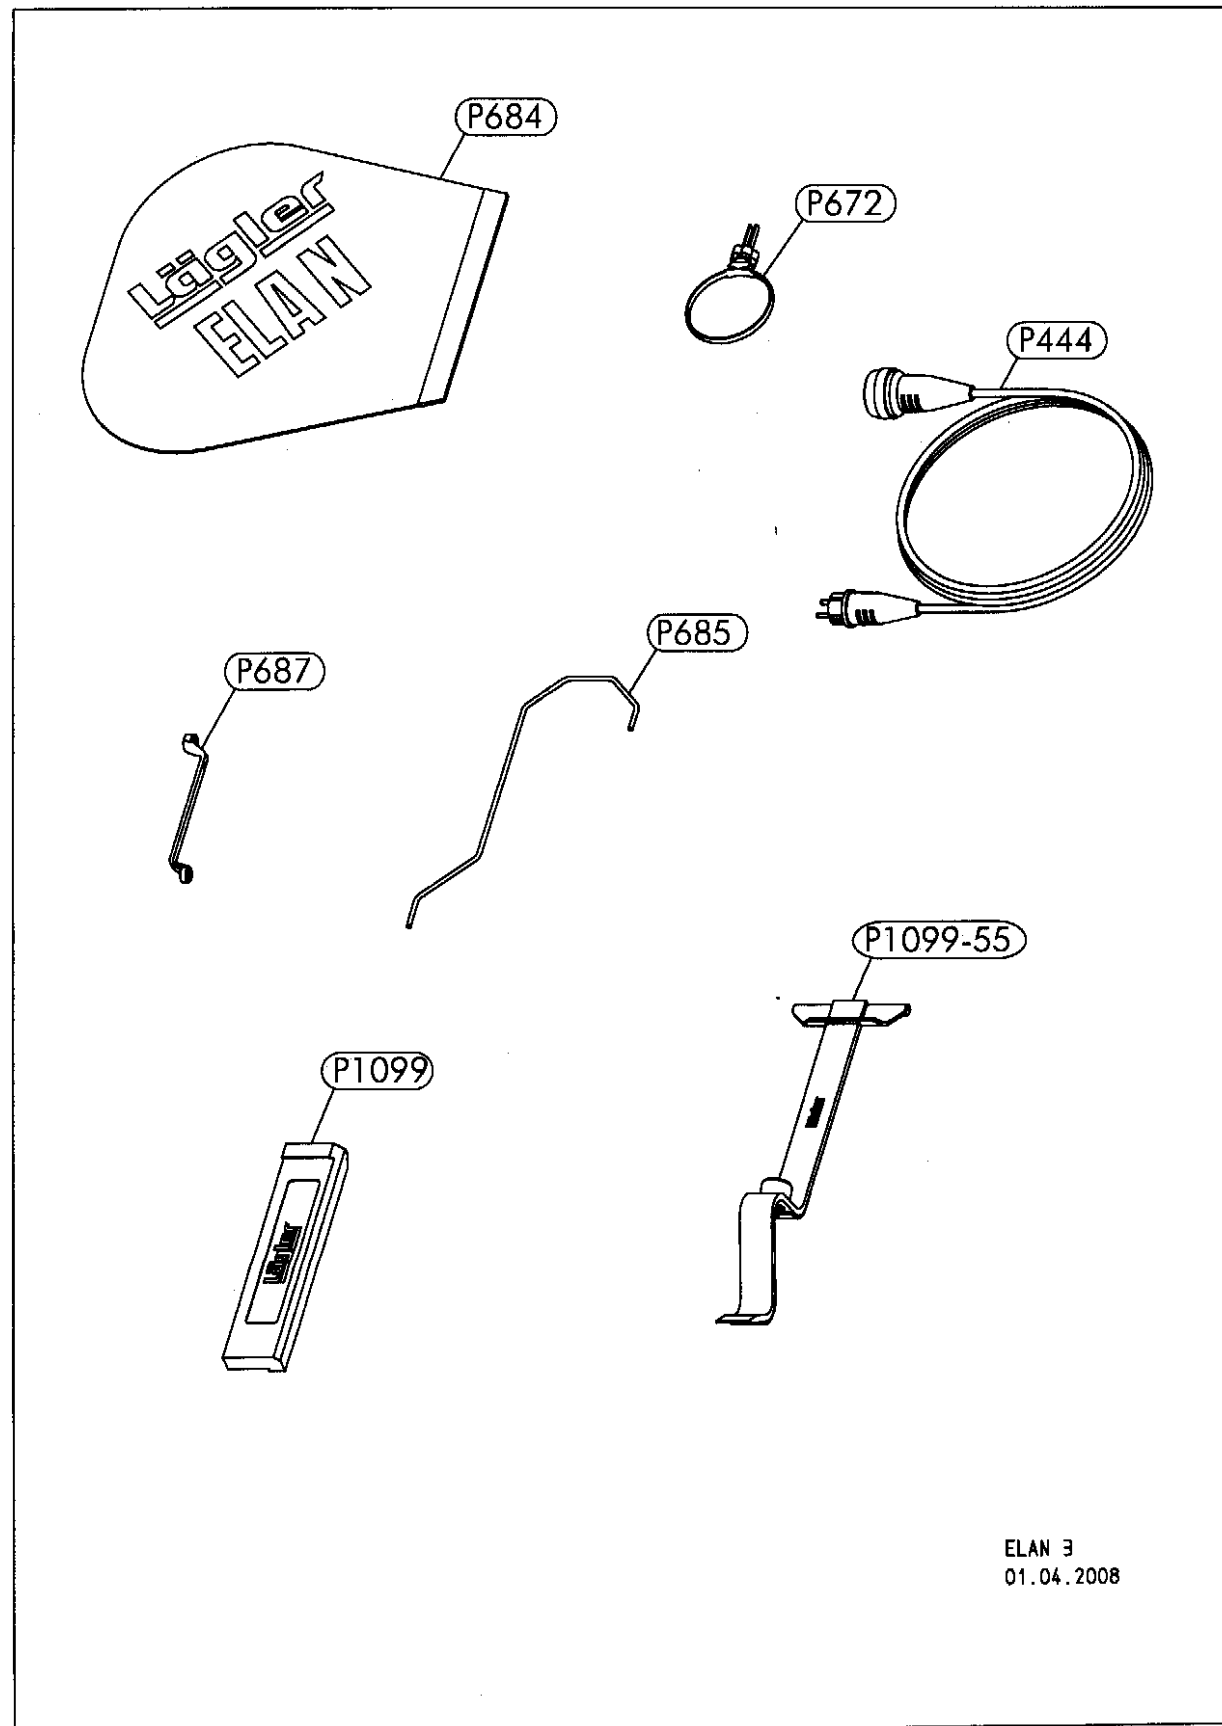

ELAN ACCESSORIES

ELAN ACCESSORIES

Pos.	Part No.		Description
1	350.00.80.105	P684	Dust bag ELAN
2	000.01.40.110	P018	MultiClip
3	000.01.20.010		
4	000.65.53.151	P444	Extension cable 3 x 1.5 mm², 10 m long
5	000.95.21.103	P687	Closed mouth wrench
6	350.01.05.200	P685	Bar wire
8	000.01.65.020		
9	000.01.10.011		
10	000.01.10.021		
11	701.10.00.100	P1099	Impact tool
12	702.00.00.200		
13	703.00.00.200	P1099-55	Parquet layer tool ZUGEISEN, broad