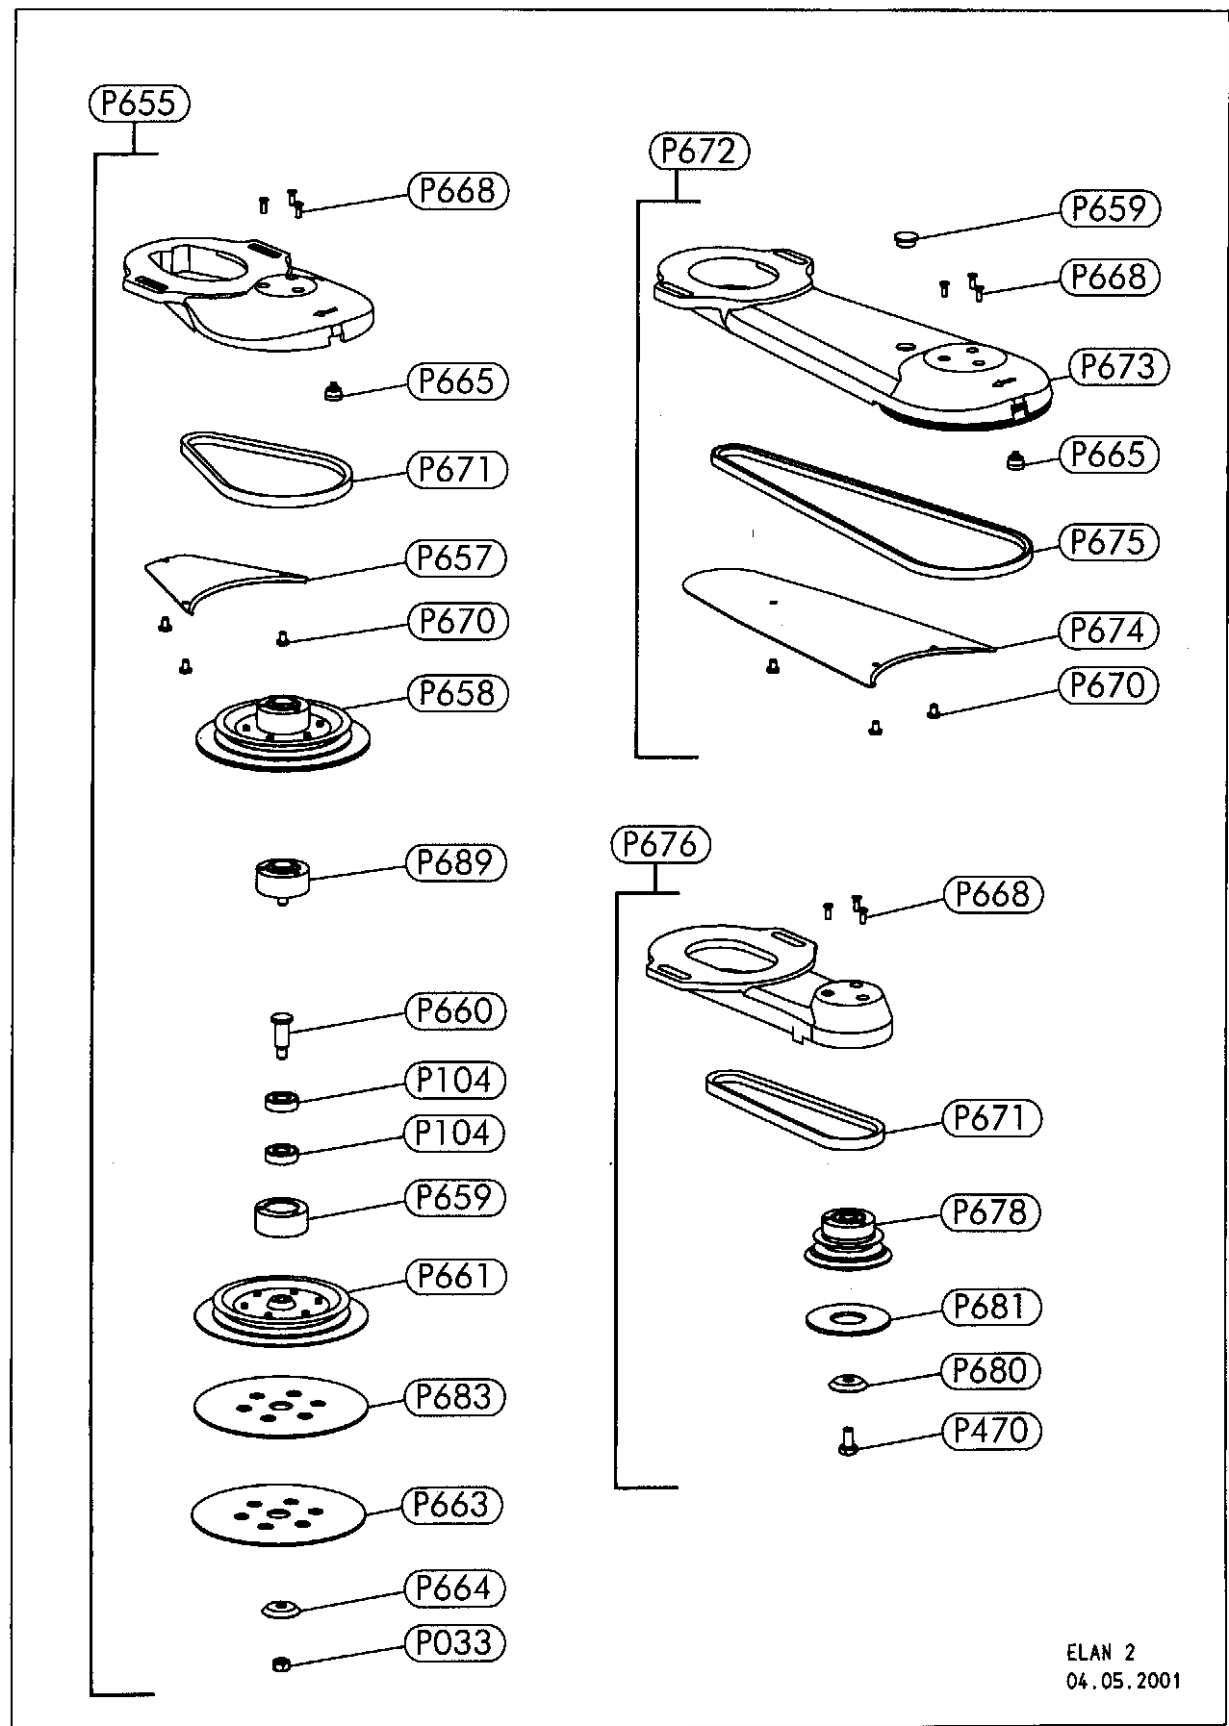

ELAN 1 : PSO = Part Special Order Only. Please call for pricing and availability.

01.01.2010

ELAN SANDING ATTACHMENTS

ELAN SANDING ATTACHMENTS

Pos.	Part No.		Description
	350.03.50.100	P655	Short attachment ELAN, complete
2	7500.1004.812	P668	Screw
3	350.03.25.100	P665	Wall protecting roller, complete
4	000.70.10.046	P671	V-belt
5	350.03.02.100	P657	Cover, short
6	000.10.12.051	P670	Screw
7	350.03.52.100	P658	Steel sanding disc, complete
8	350.03.12.105	P660	Sanding disc axle
9	6001.0012.202	P107	Ball bearing
10	350.03.11.100	P659	Bearing ring
11	350.03.56.100	P661	V-belt pulley, complete
12	350.03.35.205	P683	Velcro disc 150 mm
	350.03.34.105	P663	Felt disc 150 mm
13	350.03.16.100	P664	Paper tensioning disc
14	0934.1008.00	P033	Nut
	350.04.50.100	P672	Long attachment ELAN, complete
16	000.40.30.017	P690	Plug
17	000.70.10.085	P675	V-belt
18	350.04.02.100	P674	Cover, long
20	350.03.48.100	P689	Bearing ring, complete
	350.08.00.100	P676	Corner attachment ELAN, complete
25	350.08.10.100	P678	Steel sanding disc 75 mm, complete
26	350.08.13.105	P681	Felt disc 75 mm
27	0933.1008.016	P470	Screw